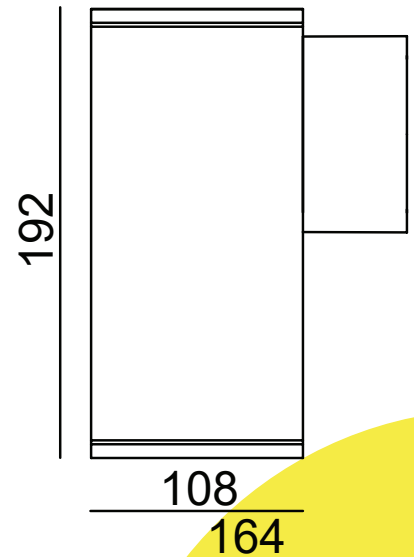

WALL LAMP OUTDOOR LIGHT

TECHNICAL SHEET

KL-W111

KEYLIGHT

SPAIN

PRODUCTOS DE ILUMINACION

FEATURES

- 220-240V
- CE ROHS Certified
- Aluminum die-casting body
- Glass Diffuser
- 3-years warranty

SPECIFICATIONS

Product Code	KL-W111
Power	E27 Max 60W
Input	220-240V
Finishing Colors	White/Silver Grey/Dark Grey/Black
IP Rating	IP65 Class 1
Size	164mm*192*108mm
Warranty	3 years

IP65

Class I

CRI
80

K°
3000